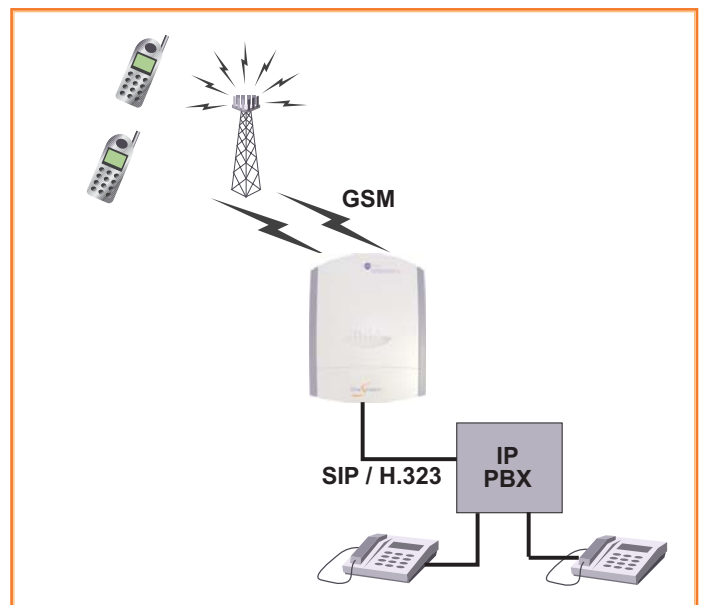

The OneStream G provides the following interfaces:

Wireless (GSM 850, 900, 1800, 1900)

Packet (SIP, H.323)

OneStream G can be used to intelligently route calls between these media efficiently and in a scalable fashion thereby producing cost effective communication for any size of business.

Locally and Remotely configurable via user-friendly Web Interface

Secure DISA (Direct Inward Systems Access) allows a secondary dialtone to be provided for access to the OneStream Routing plan

SIM Lock, Phone Lock and Network Lock are all available for added GSM security

Country Specific Customisation

Remote Diagnostics and Future-proof Firmware Upgrade Facility

Bandwidth Management

GSM Interface

GSM Module	2 x Siemens MC55 / MC56
Bands	GSM 850MHz GSM 900MHz GSM 1800MHz GSM 1900MHz
Transmit Power	Class 4 (2W) for EGSM 850MHz Class 4 (2W) for EGSM 900MHz Class 1 (1W) for GSM 1800MHz Class 1 (1W) for GSM 1900MHz
Speech Codecs	Half Rate (HR) Full Rate (FR) Enhanced Full Rate (EFR) Adaptive Multi-Rate (AMR)
GSM Antennae	2 x Gold plated SMA Male Connectors for remote antennae (included)
SIM Card	2 x 3V Small card

Physical Specification

Length	302 mm
Width	235 mm
Height	45 mm

VoIP Interface

Channels	6 IP Channels
Physical	10/100M Autosensing RJ45 Ethernet port
Signalling	SIP (Session Initiation Protocol) H.323
Voice Codecs	G.729a, G.711u, G.711a
Protocols	TCP, UDP, SIP, RTP HTTP, FTP, DHCP